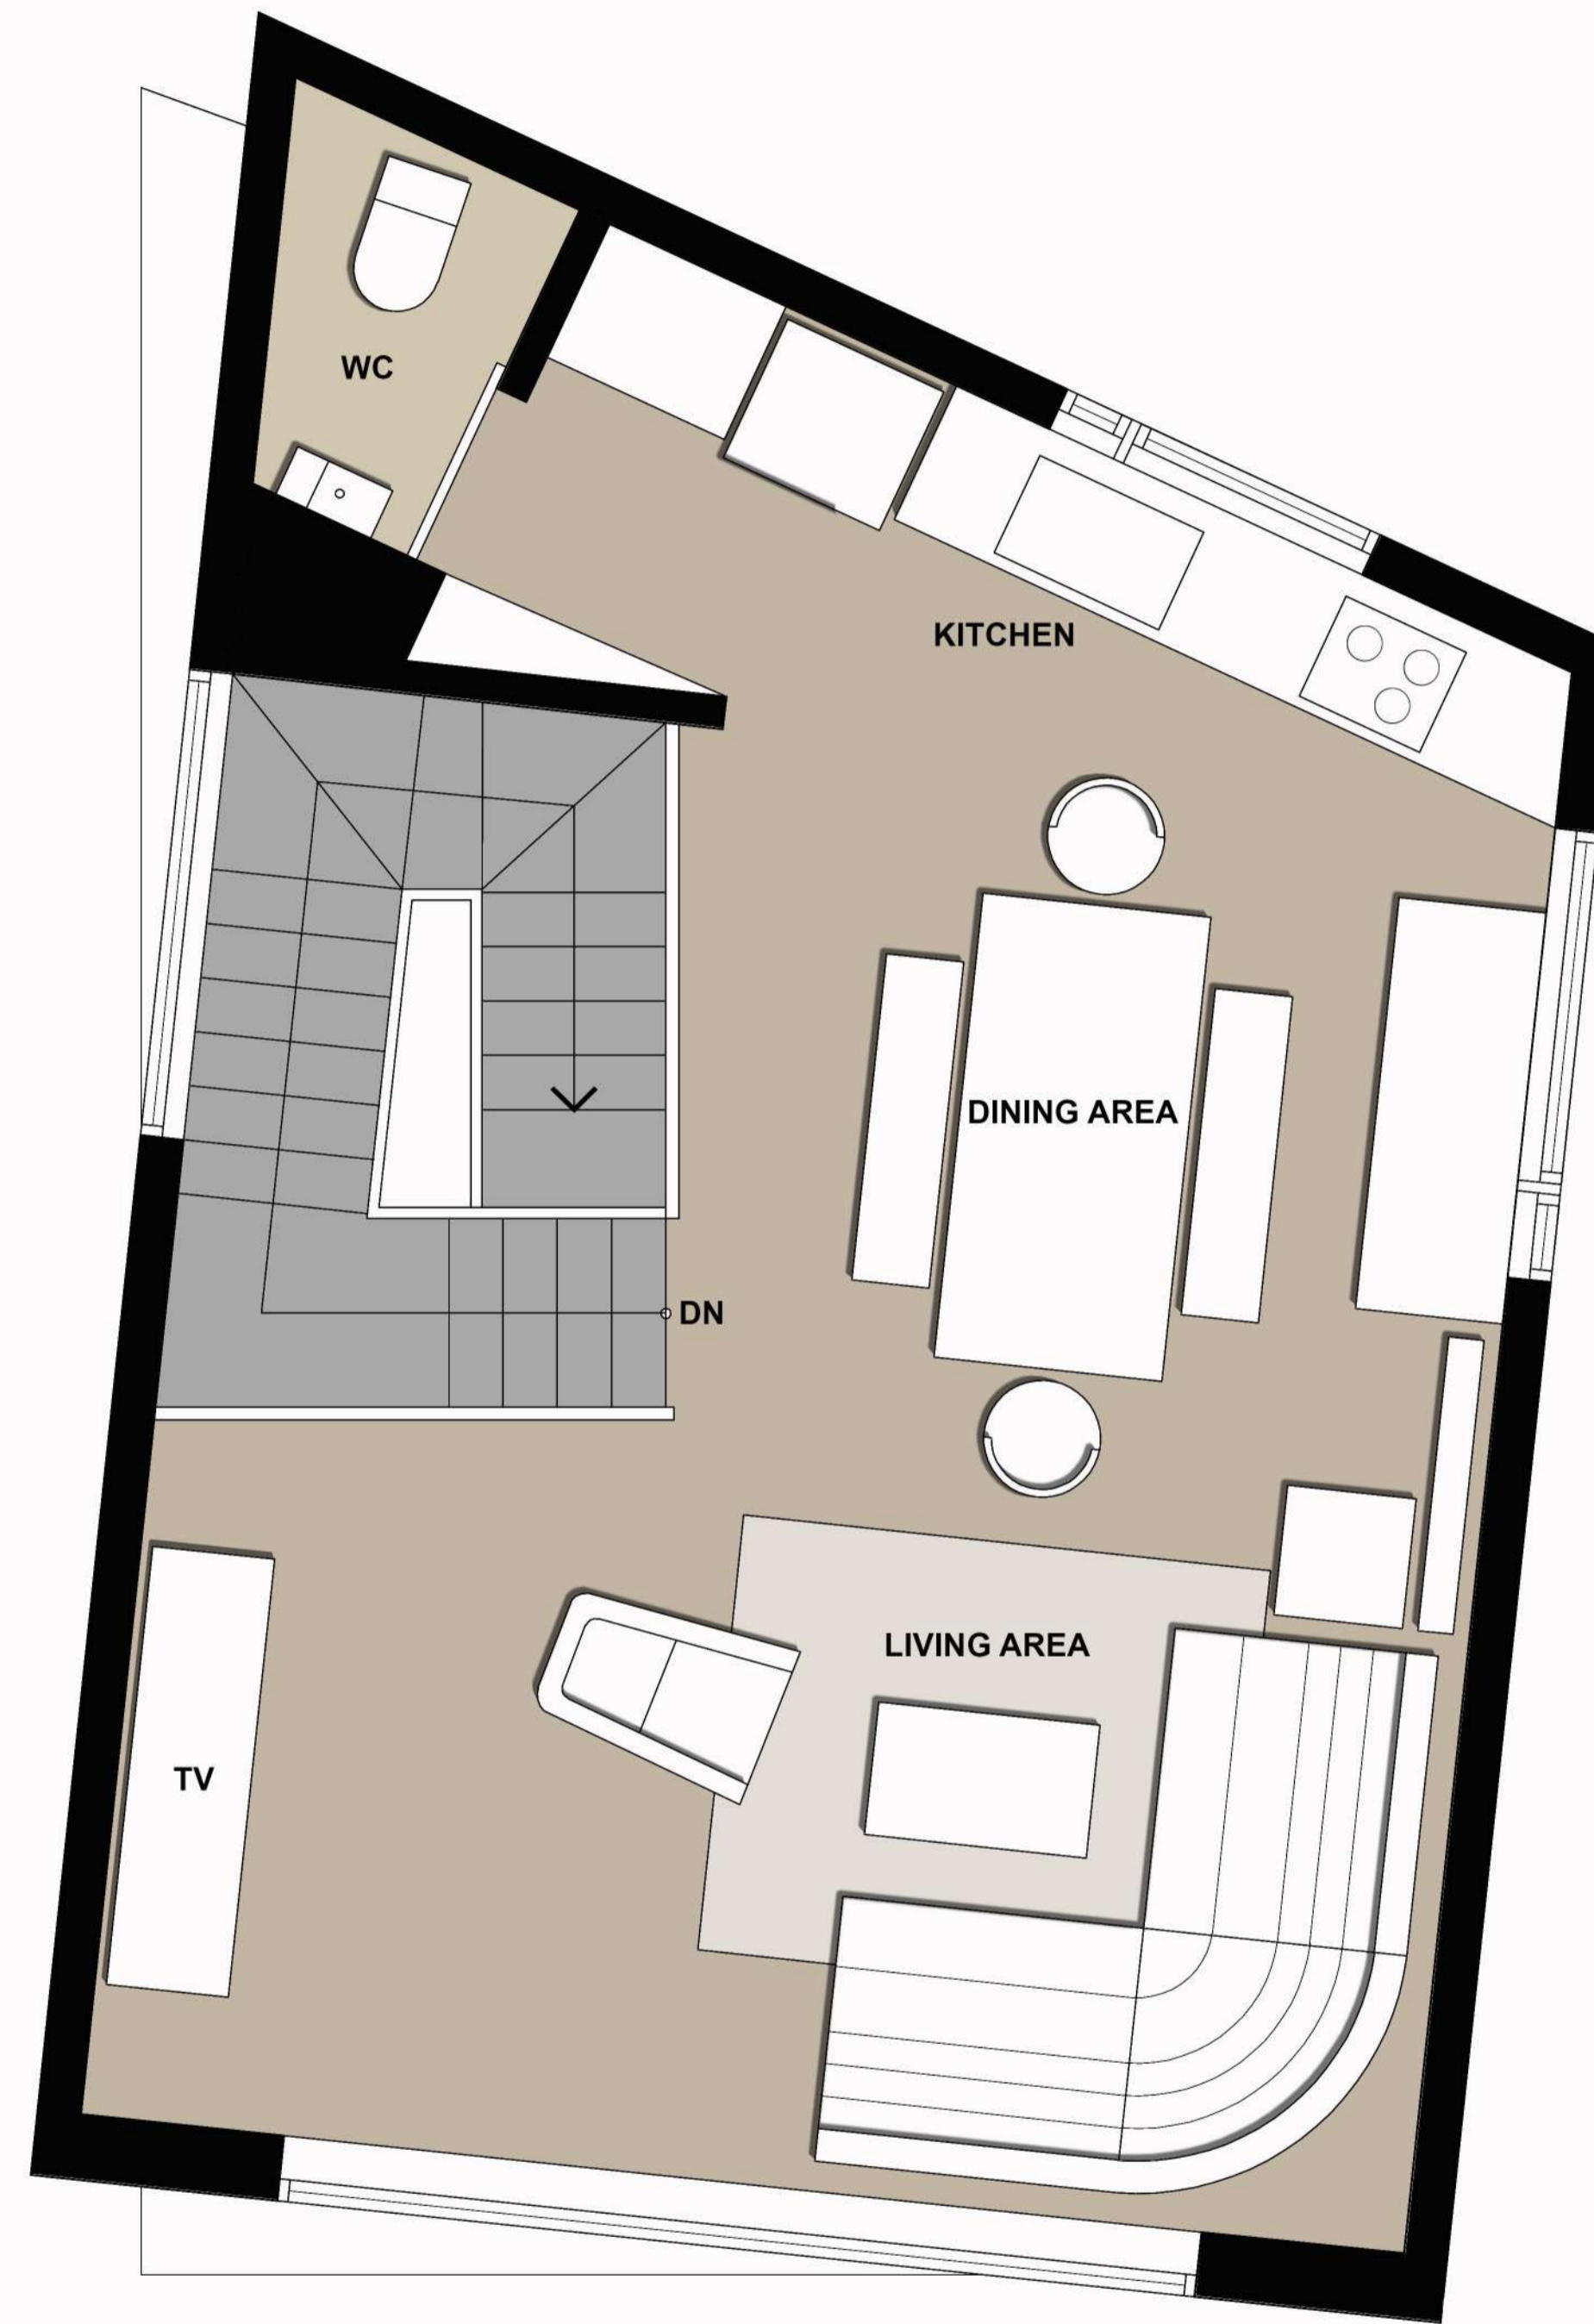

LOWER LEVEL

TOTAL HOUSE AREA: 174 sqm

MID LEVEL

MT. YOTEI VIEW

HIGHER LEVEL

MT. YOTEI VIEW