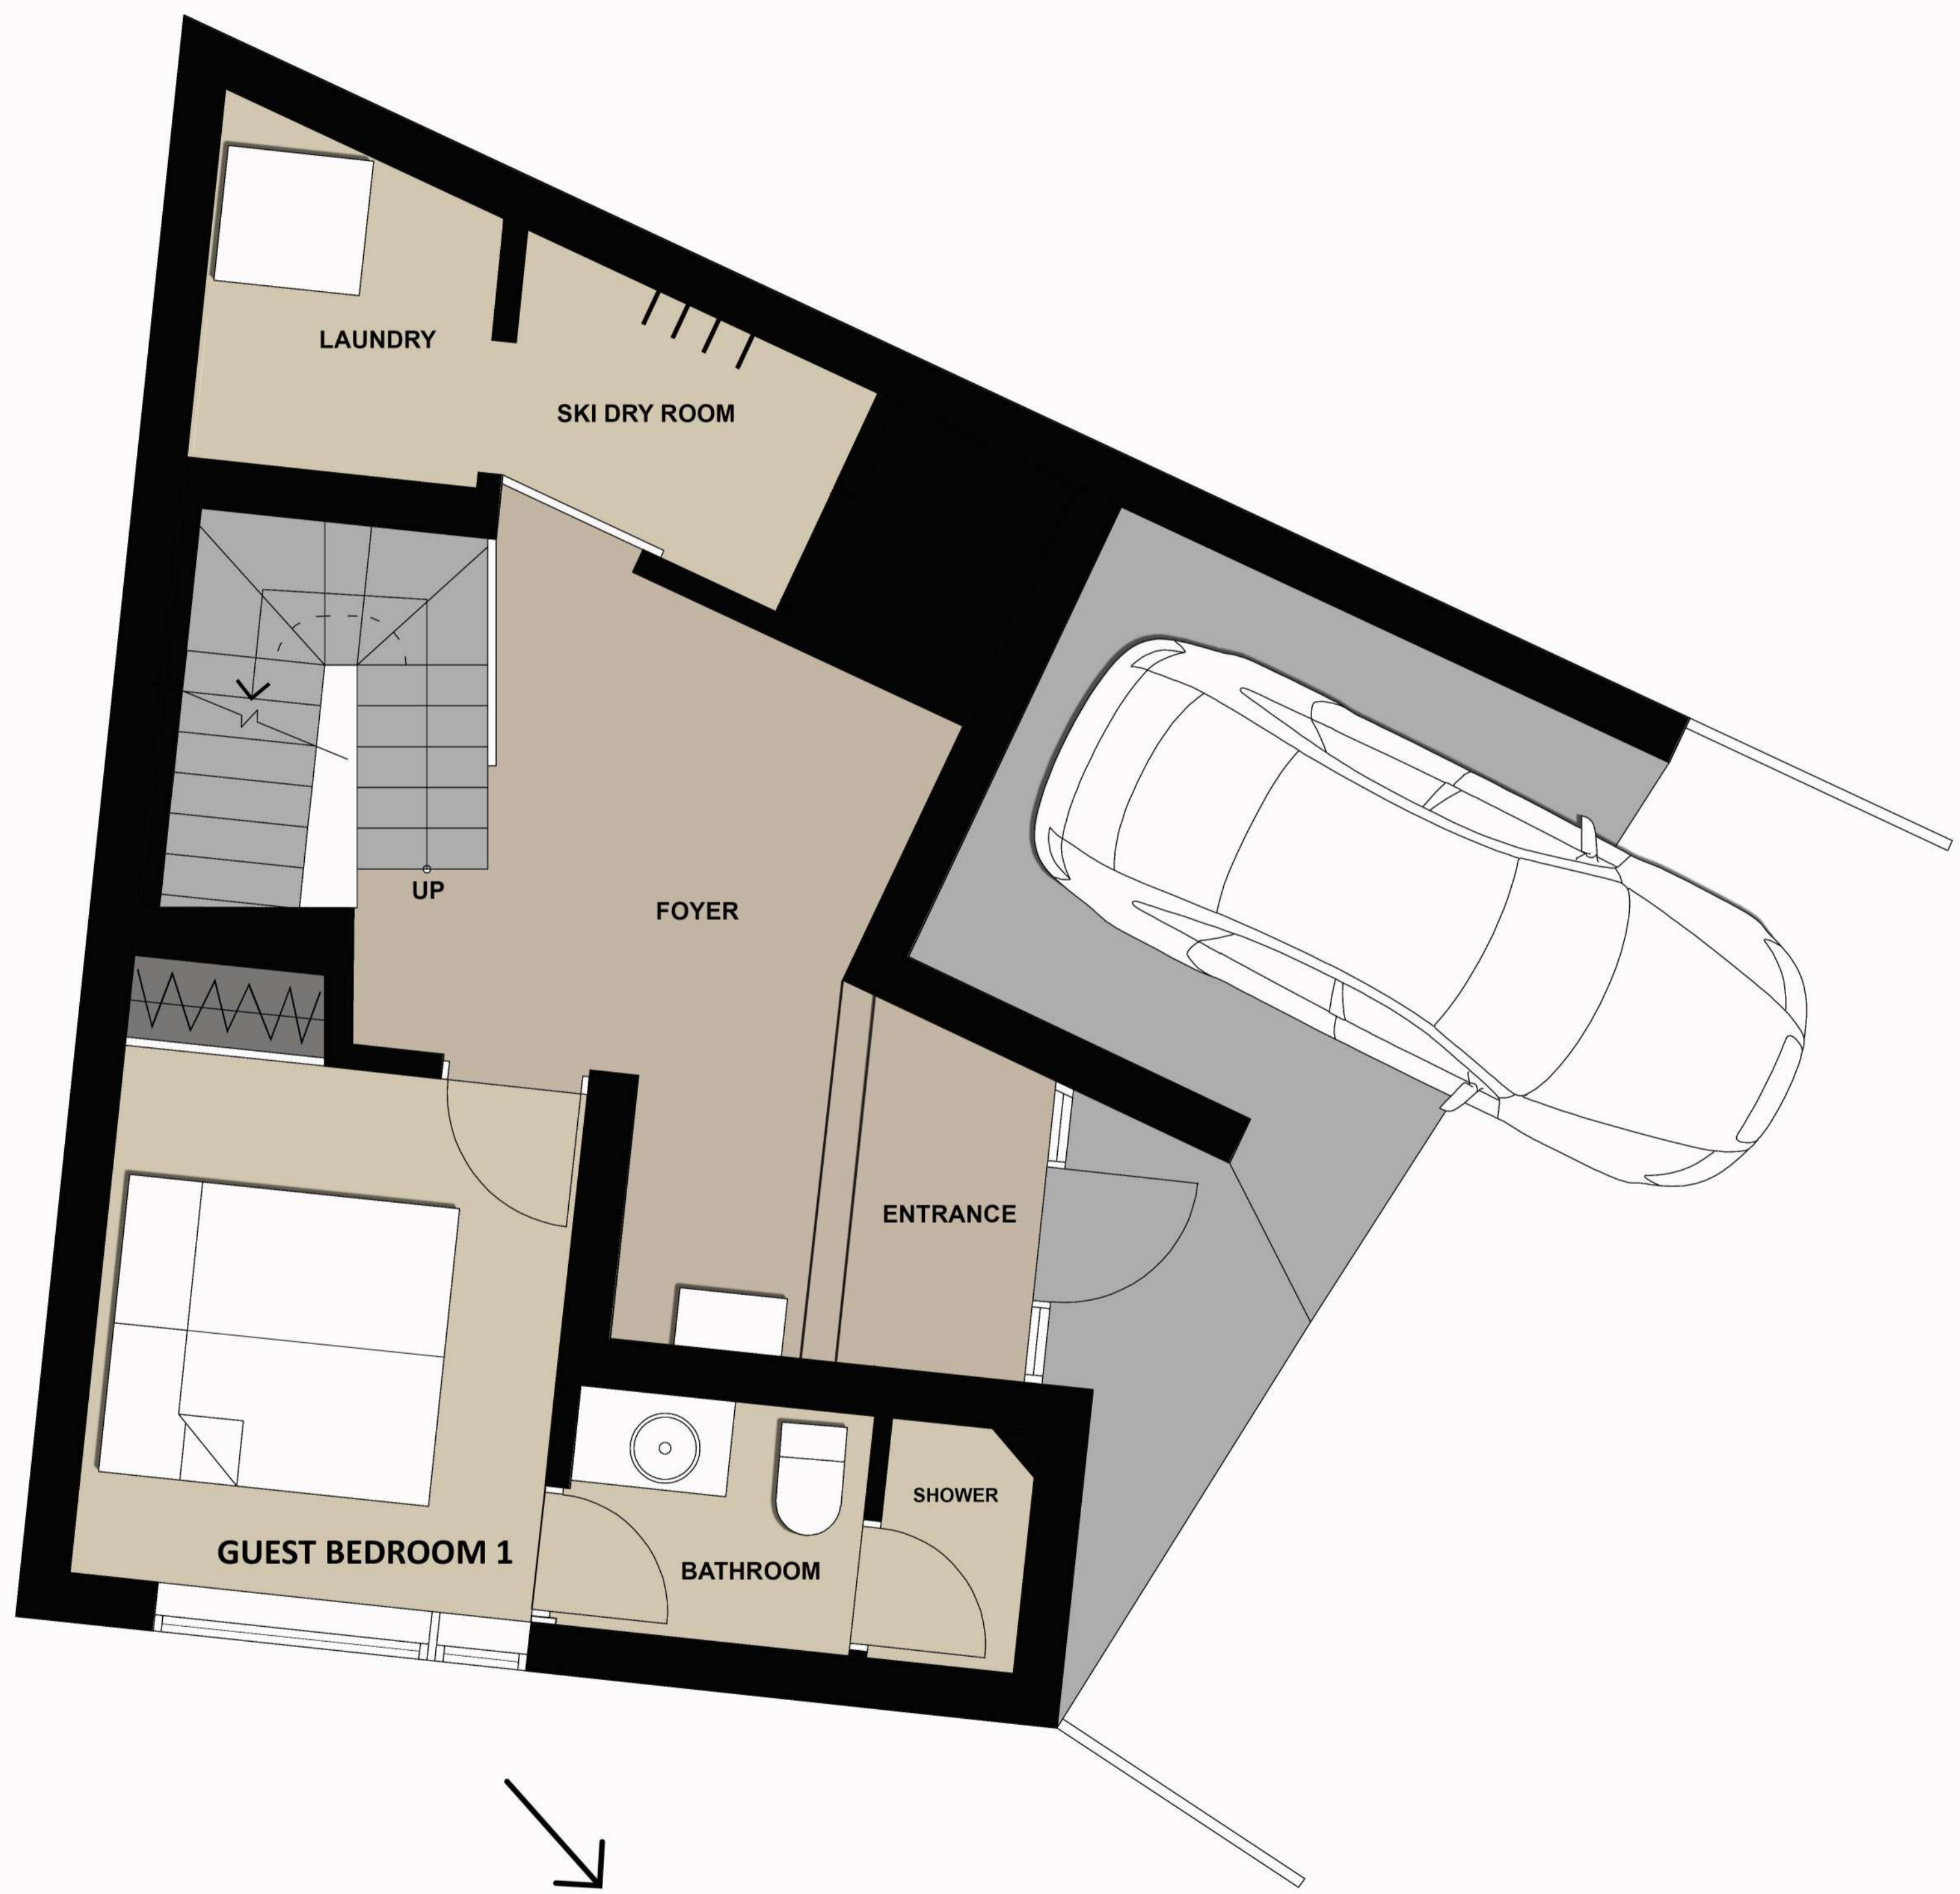

LOWER LEVEL

TOTAL HOUSE AREA: 174 sqm

MID LEVEL

MT. YOTEI VIEW

HIGHER LEVEL

MT. YOTEI VIEW