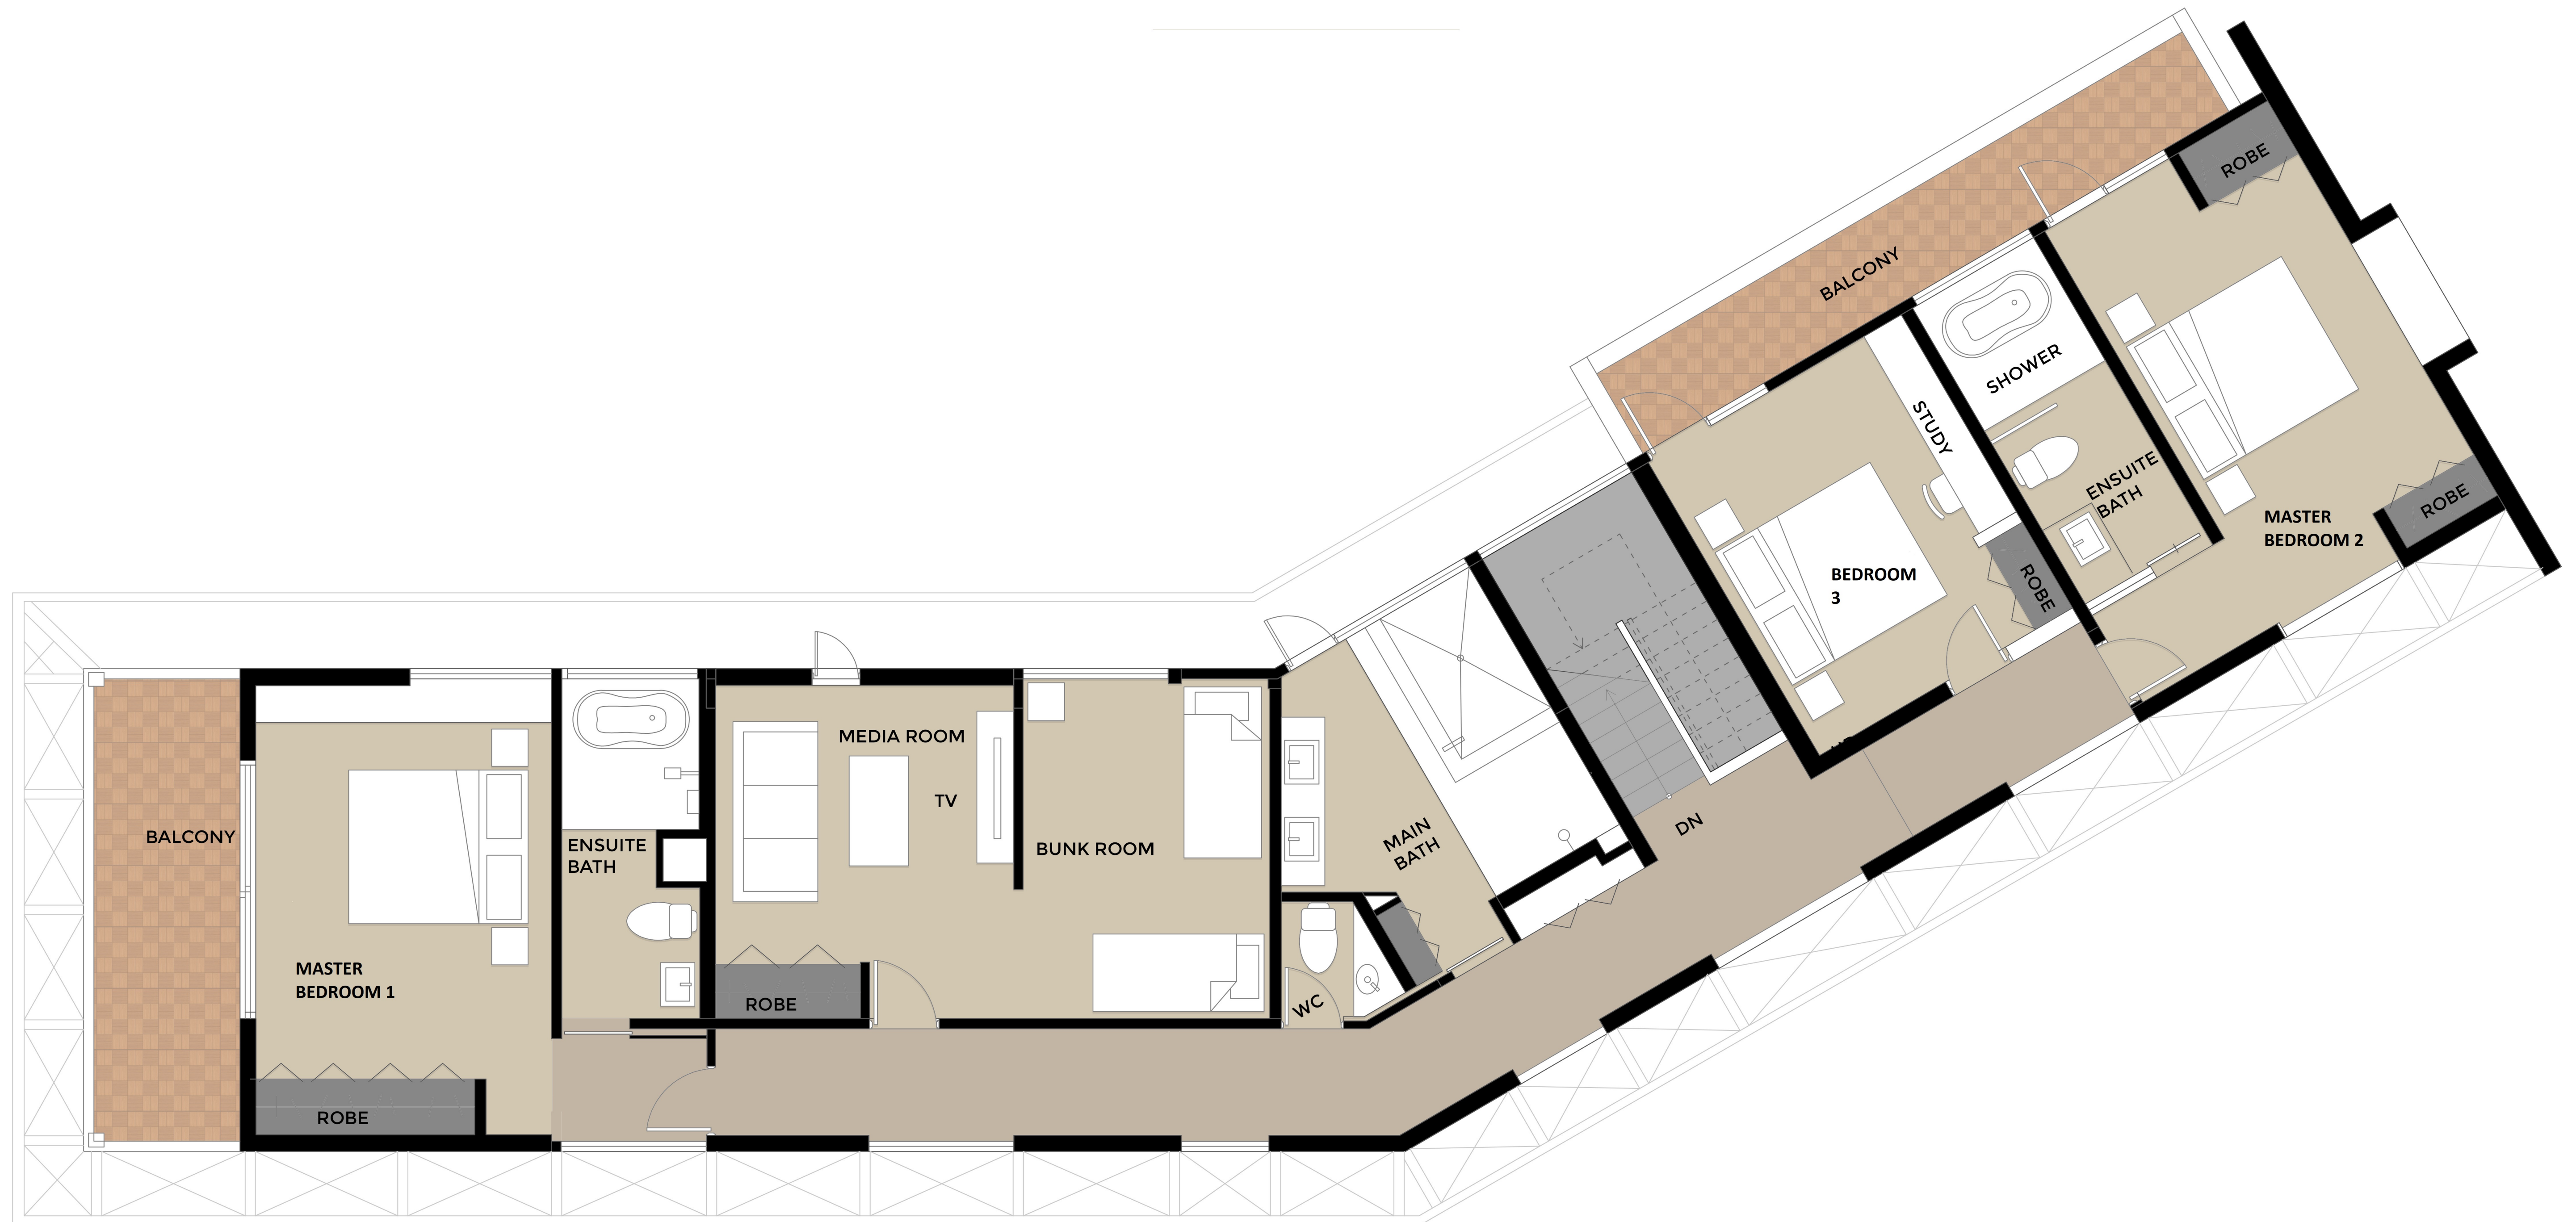

YUKIHYO
GROUND FLOOR

TOTAL HOUSE AREA:
299 M2

YUKIHYO
FIRST FLOOR

TOTAL HOUSE AREA:
299 M2