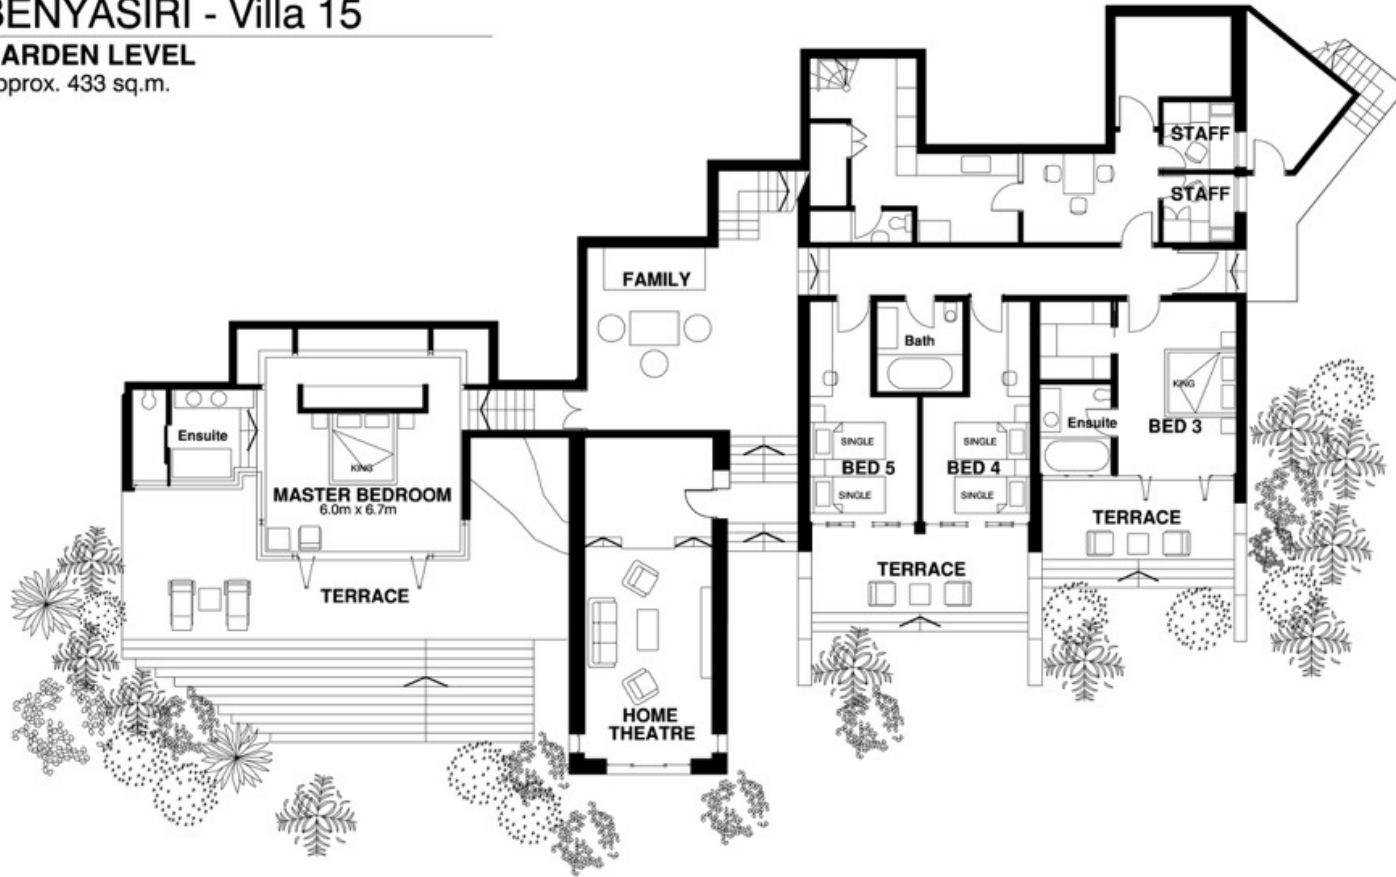

BENYASIRI - Villa 15

ENTRANCE / POOL LEVEL

Approx. 490 sq.m.

BENYASIRI - Villa 15

GARDEN LEVEL

Approx. 433 sq.m.

NOTES:

- Single beds in Bedrooms 4 & 5 may be combined to form Kings