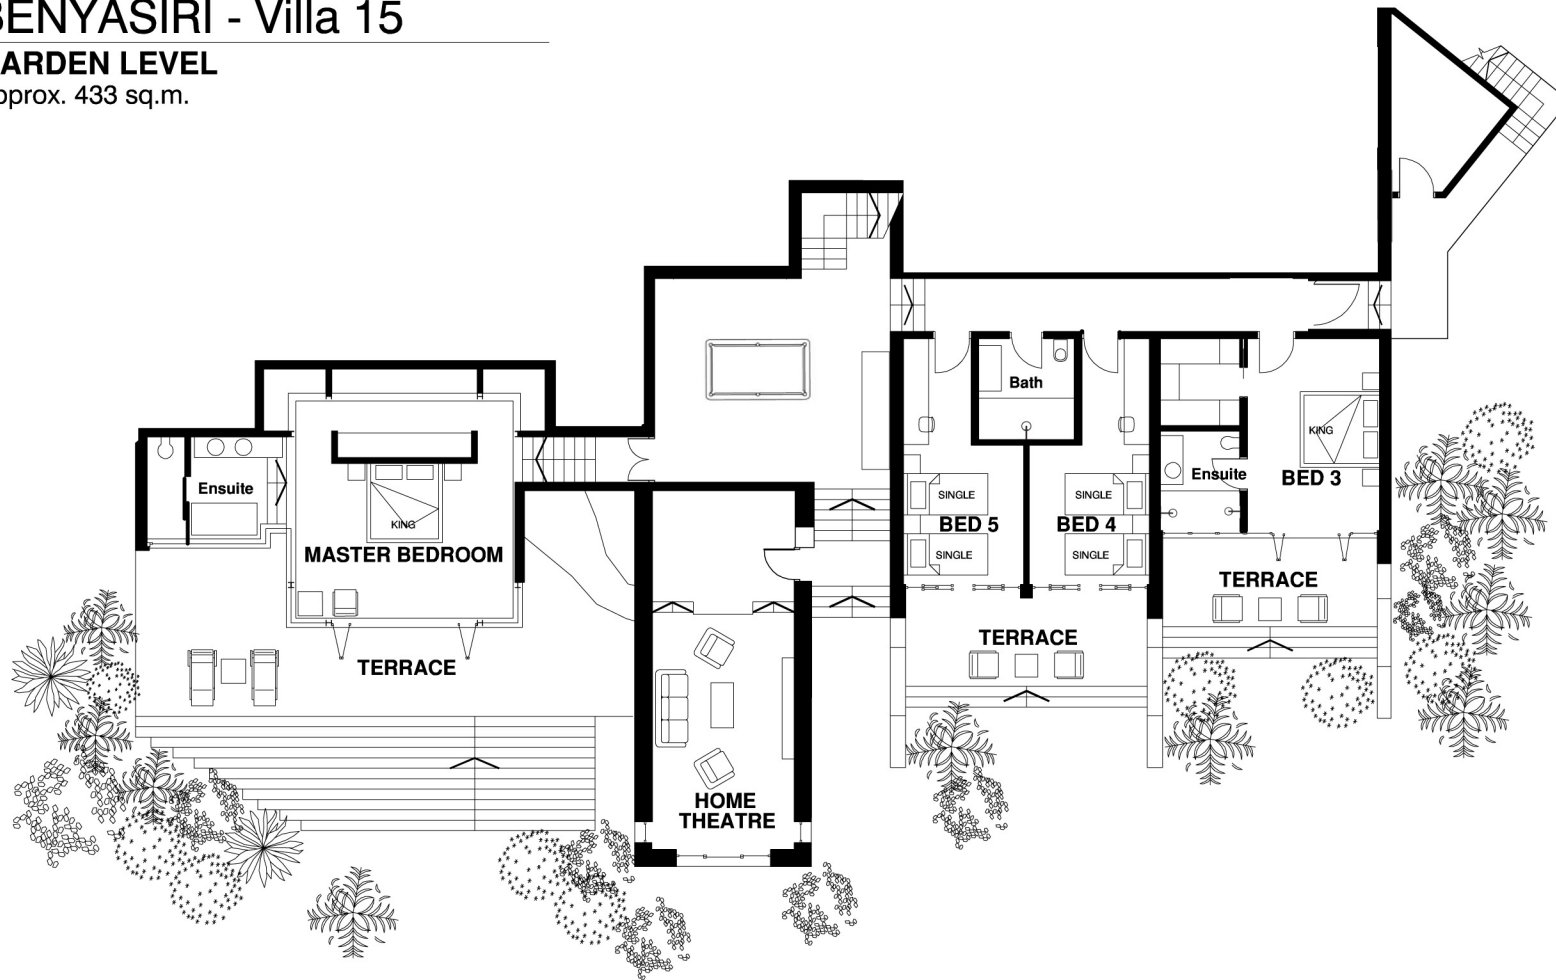

BENYASIRI - Villa 15

GARDEN LEVEL

Approx. 433 sq.m.

NOTES:

- Single beds in Bedrooms 4 & 5 may be combined to form Kings

BENYASIRI - Villa 15

ENTRANCE / POOL LEVEL

Approx. 490 sq.m.