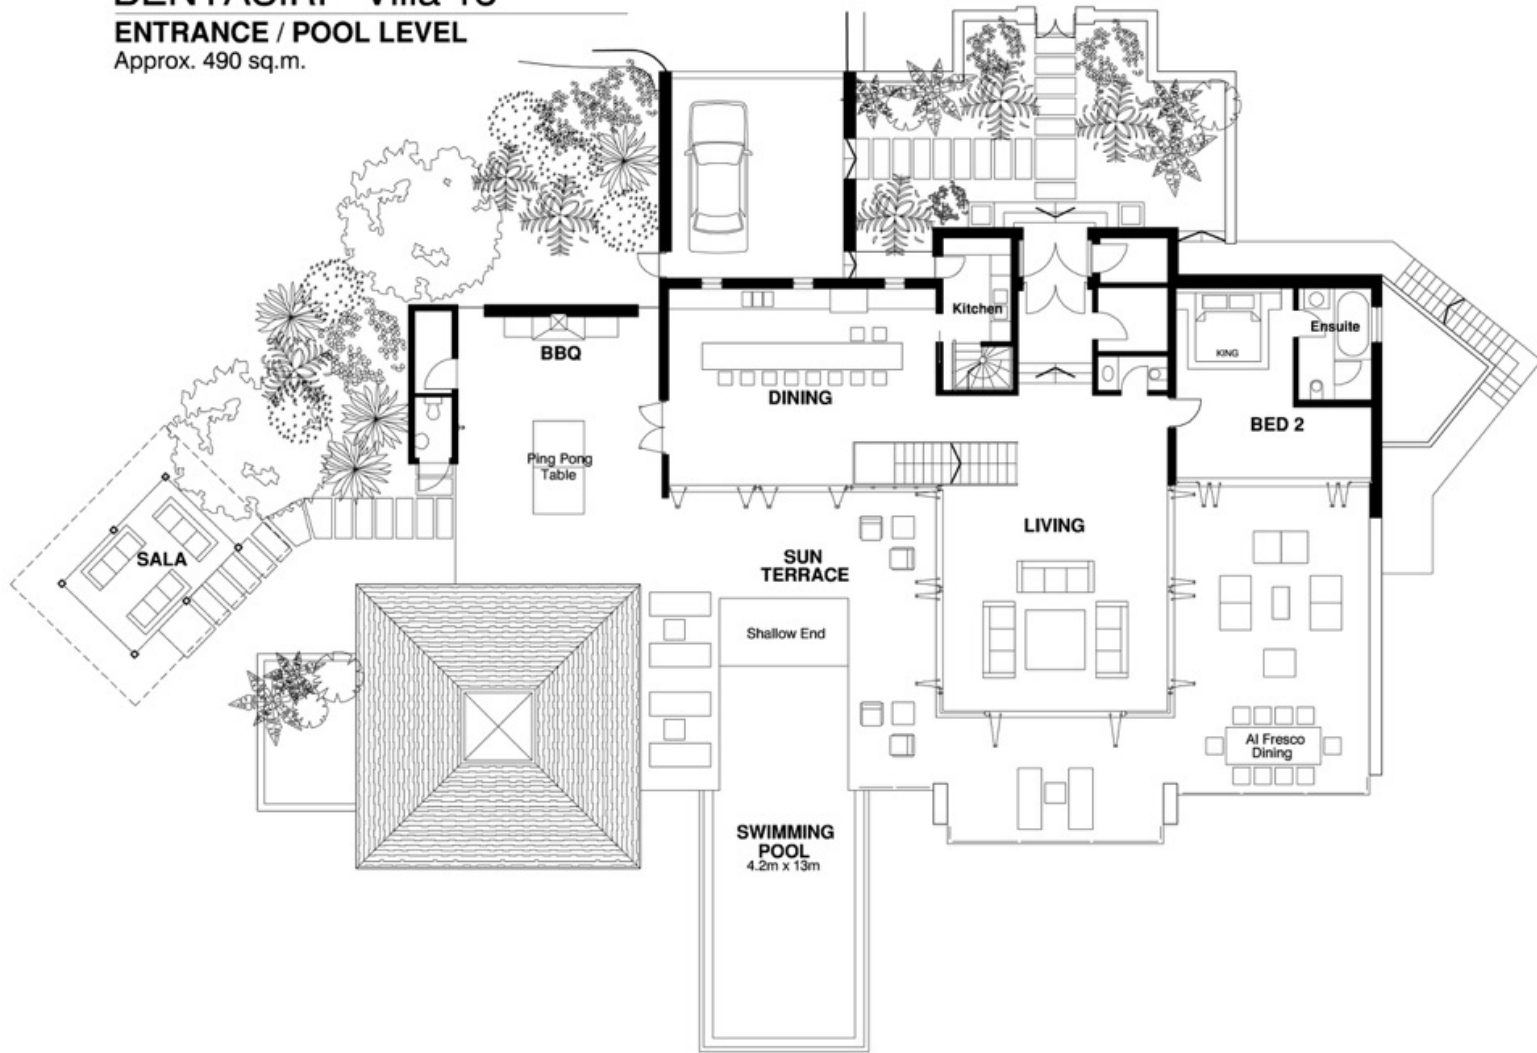

BENYASIRI - Villa 15

ENTRANCE / POOL LEVEL

Approx. 490 sq.m.

BENYASIRI - Villa 15

GARDEN LEVEL

Approx. 433 sq.m.

NOTES:

- Single beds in Bedrooms 4 & 5 may be combined to form Kings