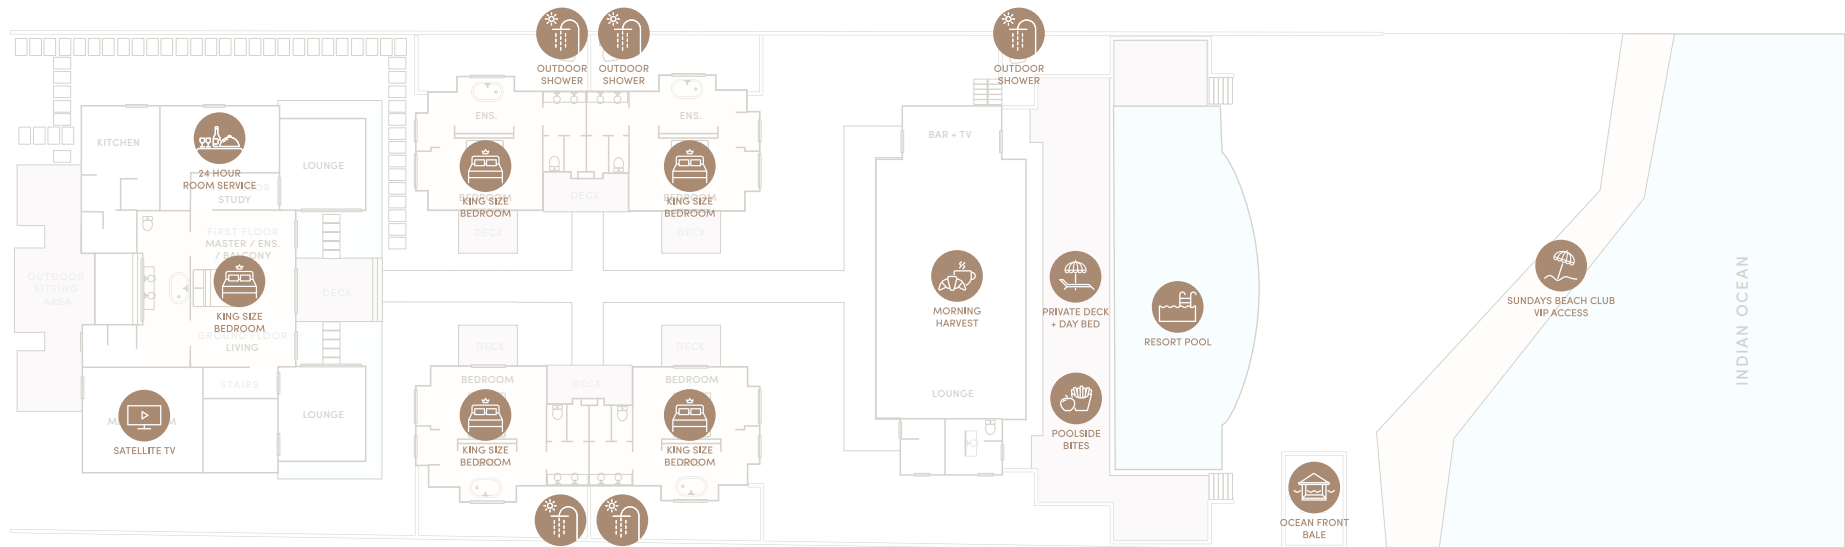

VILLA SANTAI SORGA

VILLA SANTAI SORGA

- 
 NANNY
 (4 HOURS DAILY)
- 
 PRIVATE BUTLER
 (7AM-10PM)
- 
 CAR + DRIVER
 (8 HOURS DAILY)
- 
 AIRPORT
 TRANSFERS
- 
 IN-VILLA WIFI
- 
 CLIMATE
 CONTROL A/C
- 
 RESORT DINING