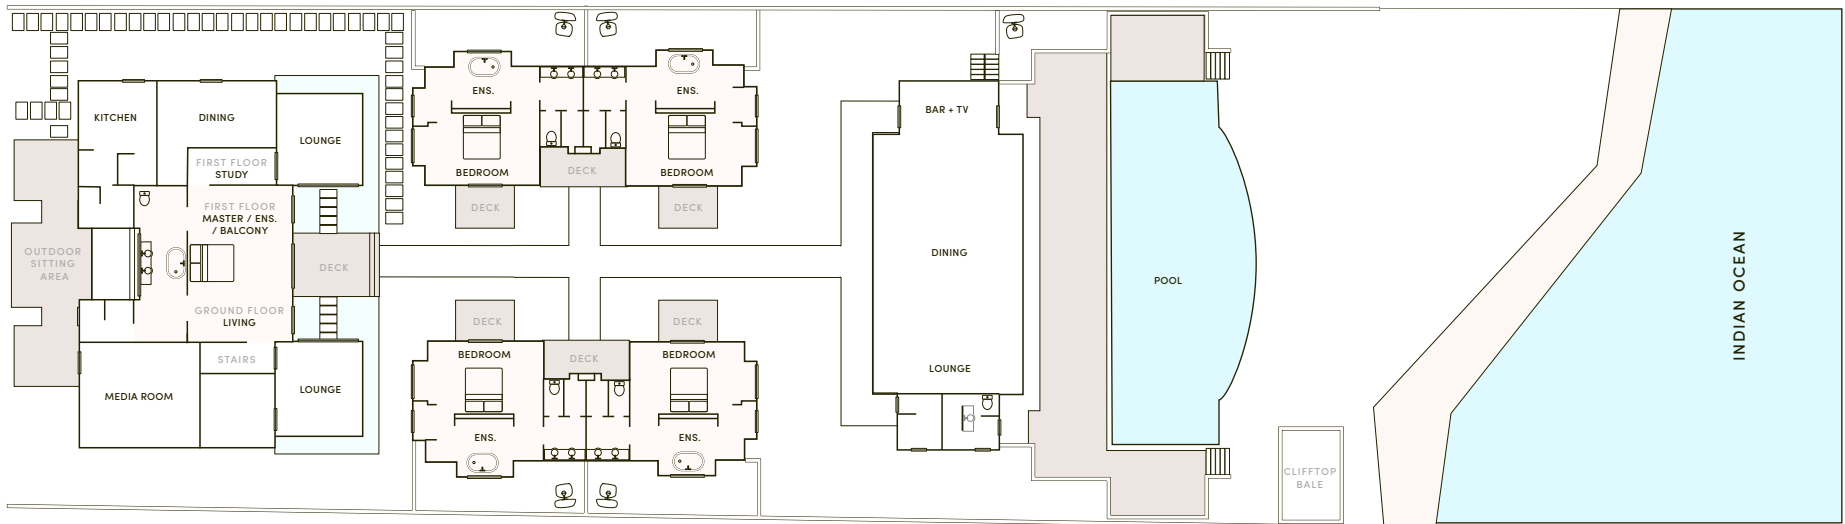

VILLA SANTAI SORGA

VILLA SANTAI SORGA

- 
 NANNY
 (4 HOURS DAILY)
- 
 PRIVATE BUTLER
 (7AM-10PM)
- 
 CAR + DRIVER
 (8 HOURS DAILY)
- 
 AIRPORT
 TRANSFERS
- 
 IN-VILLA WIFI
- 
 CLIMATE
 CONTROL A/C
- 
 RESORT DINING