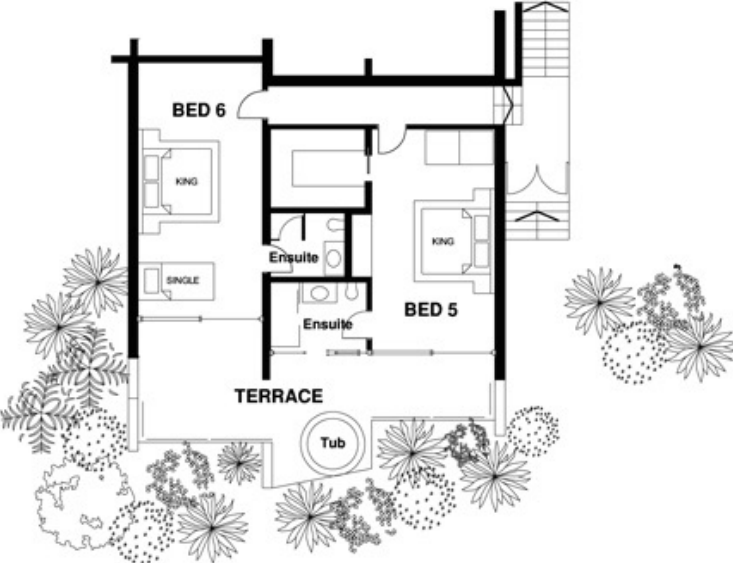

**BASE LEVEL**

Approx. 133 sq.m.

# GARDEN LEVEL

Approx. 520 sq.m.

NOTES:  
- Single beds in Bedroom 4 may be combined to form a King

**POOL LEVEL**  
Approx. 628 sq.m.