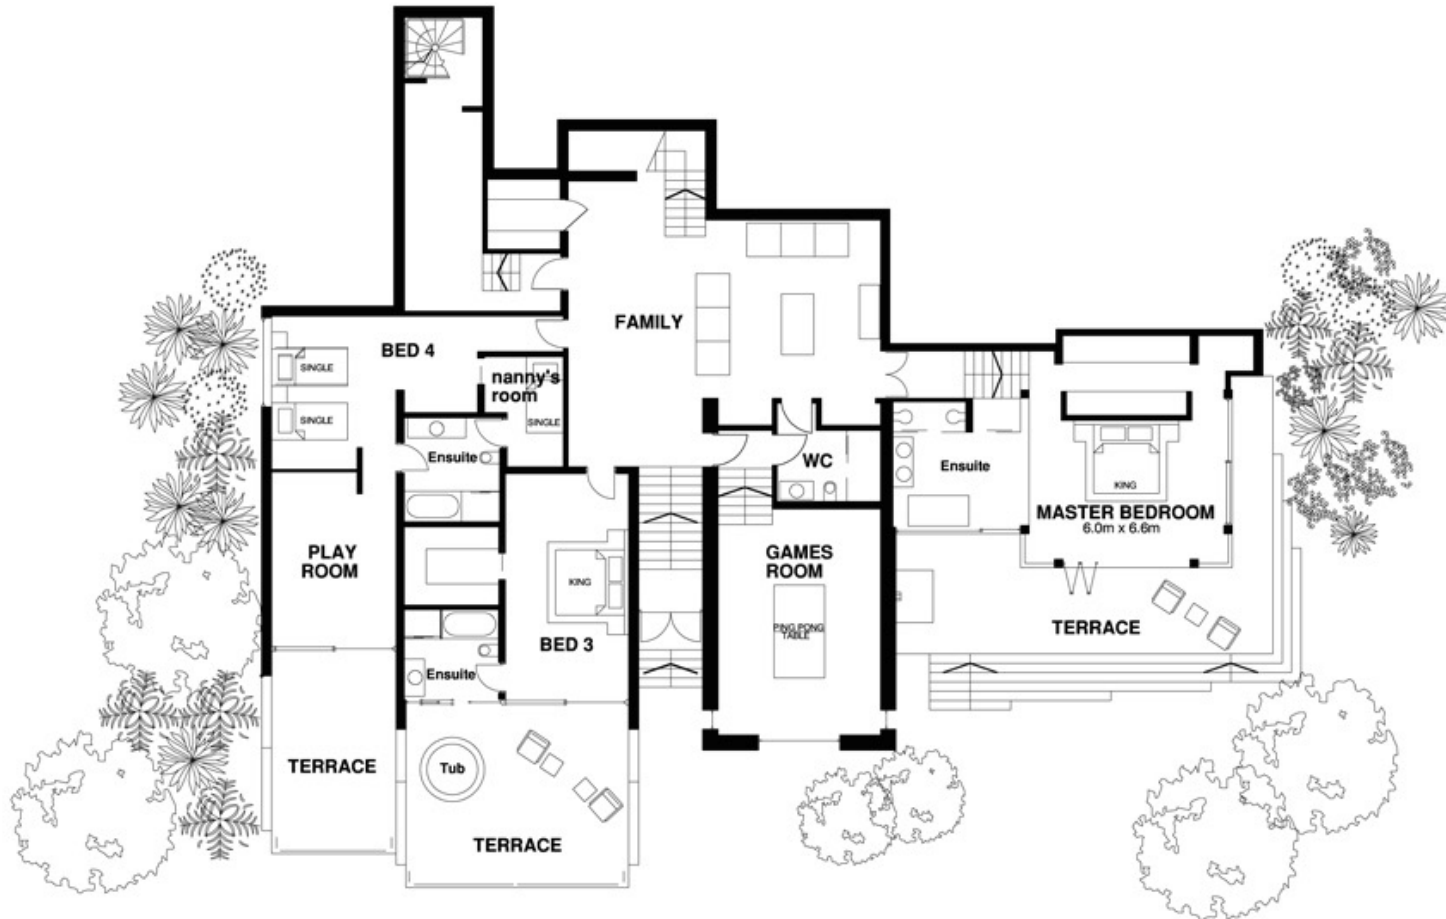

**BASE LEVEL**

Approx. 133 sq.m.

# GARDEN LEVEL

Approx. 520 sq.m.

NOTES:  
- Single beds in Bedroom 4 may be combined to form a King

**POOL LEVEL**  
Approx. 628 sq.m.